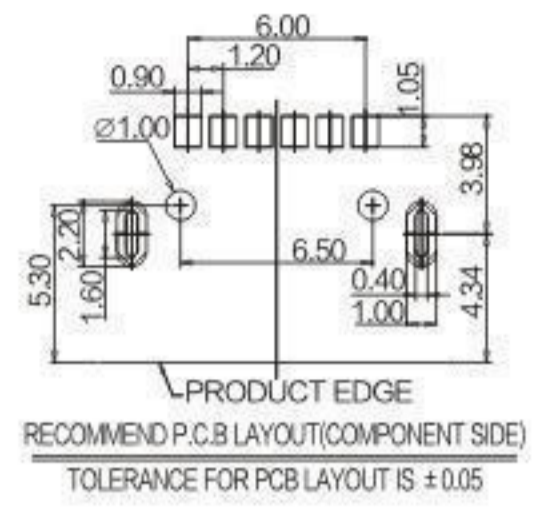

防水TYPE-C-USB AF

质量赢信誉 信誉得效益
Quality wins reputation, reputation gains benefits

TYPE-C 6P板上防水母座L7.5外壳两脚插板 端子SMT IPX8 XL-ATCF-06-005