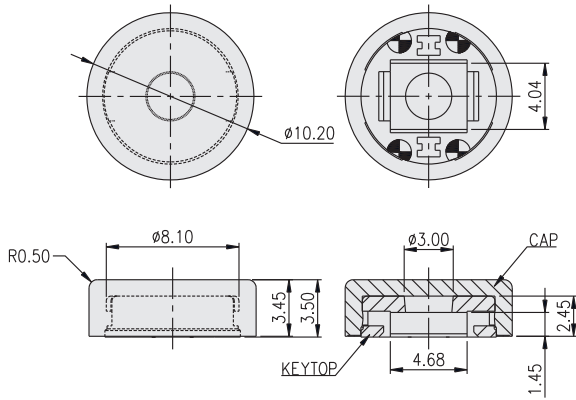

KTL-RAR

KTL-RAY

KTL-SAB

KTL-SAG

HOW TO ORDER

K T L - A

R=Round
S=Square

Color:
Y=Yellow
B=Blue
R=Red
I=Ivory
K=Black
G=Green
S=Salmon

Round 10.2mm or Square 10.2mm

KTL-RA

KTL-SA