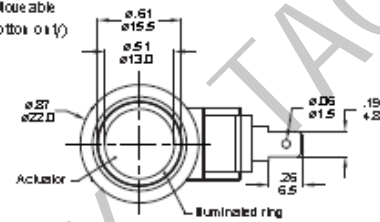

DIMENSION

O Without LED

Part No. shown : MM19-ADF000-A3ZA

E Ring Movable
(Flat bottom only)

Part No. shown : MM19-ADF0E312-A3ZA