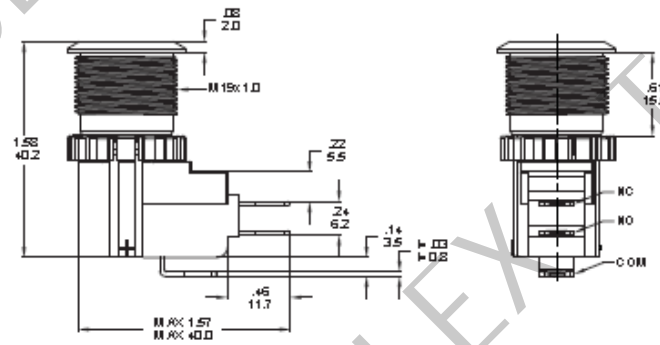

DIMENSION

O Without LED

Part No. shown : MM19-ADF000-A3ZA

E Ring Movable
(Flat bottom only)

Part No. shown : MM19-ADF0E312-A3ZA