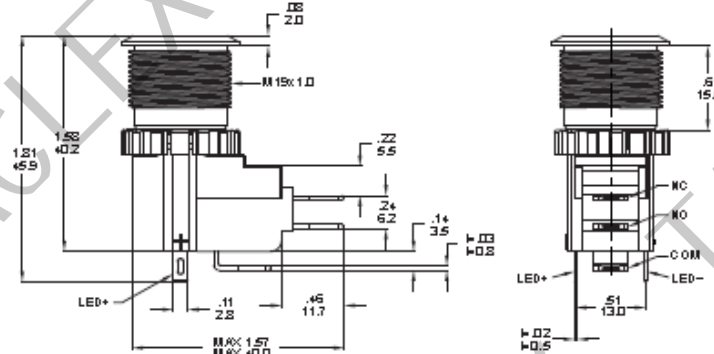

DIMENSION

O Without LED

Part No. shown : MM19-ADF000-A3ZA

E Ring Movable
(Flat bottom only)

Part No. shown : MM19-ADF0E312-A3ZA