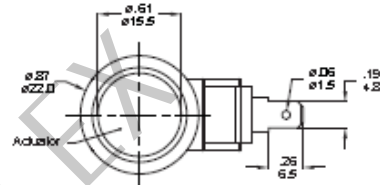

DIMENSION

O Without LED

Part No. shown : MM19-ADF000-A3ZA

E Ring Movable
(Flat bottom only)

Part No. shown : MM19-ADF0E312-A3ZA