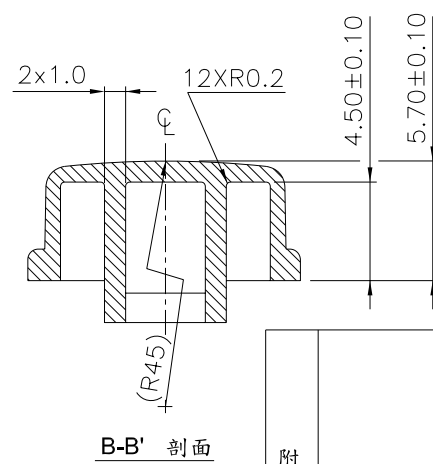

KTSC-22

附 表 A	KTSC-22	Ge	灰色 (GREY)	圓形 (Circular)
		S	橙色 (SALMON)	
		G	綠色 (GREEN)	
		Y	黃色 (YELLOW)	
		B	藍色 (BLUE)	
		R	紅色 (RED)	
		I	象牙色 (IVORY)	
PART NO.		COLOR	TYPE	

General Tolerance : $\pm 0.2\text{mm}$